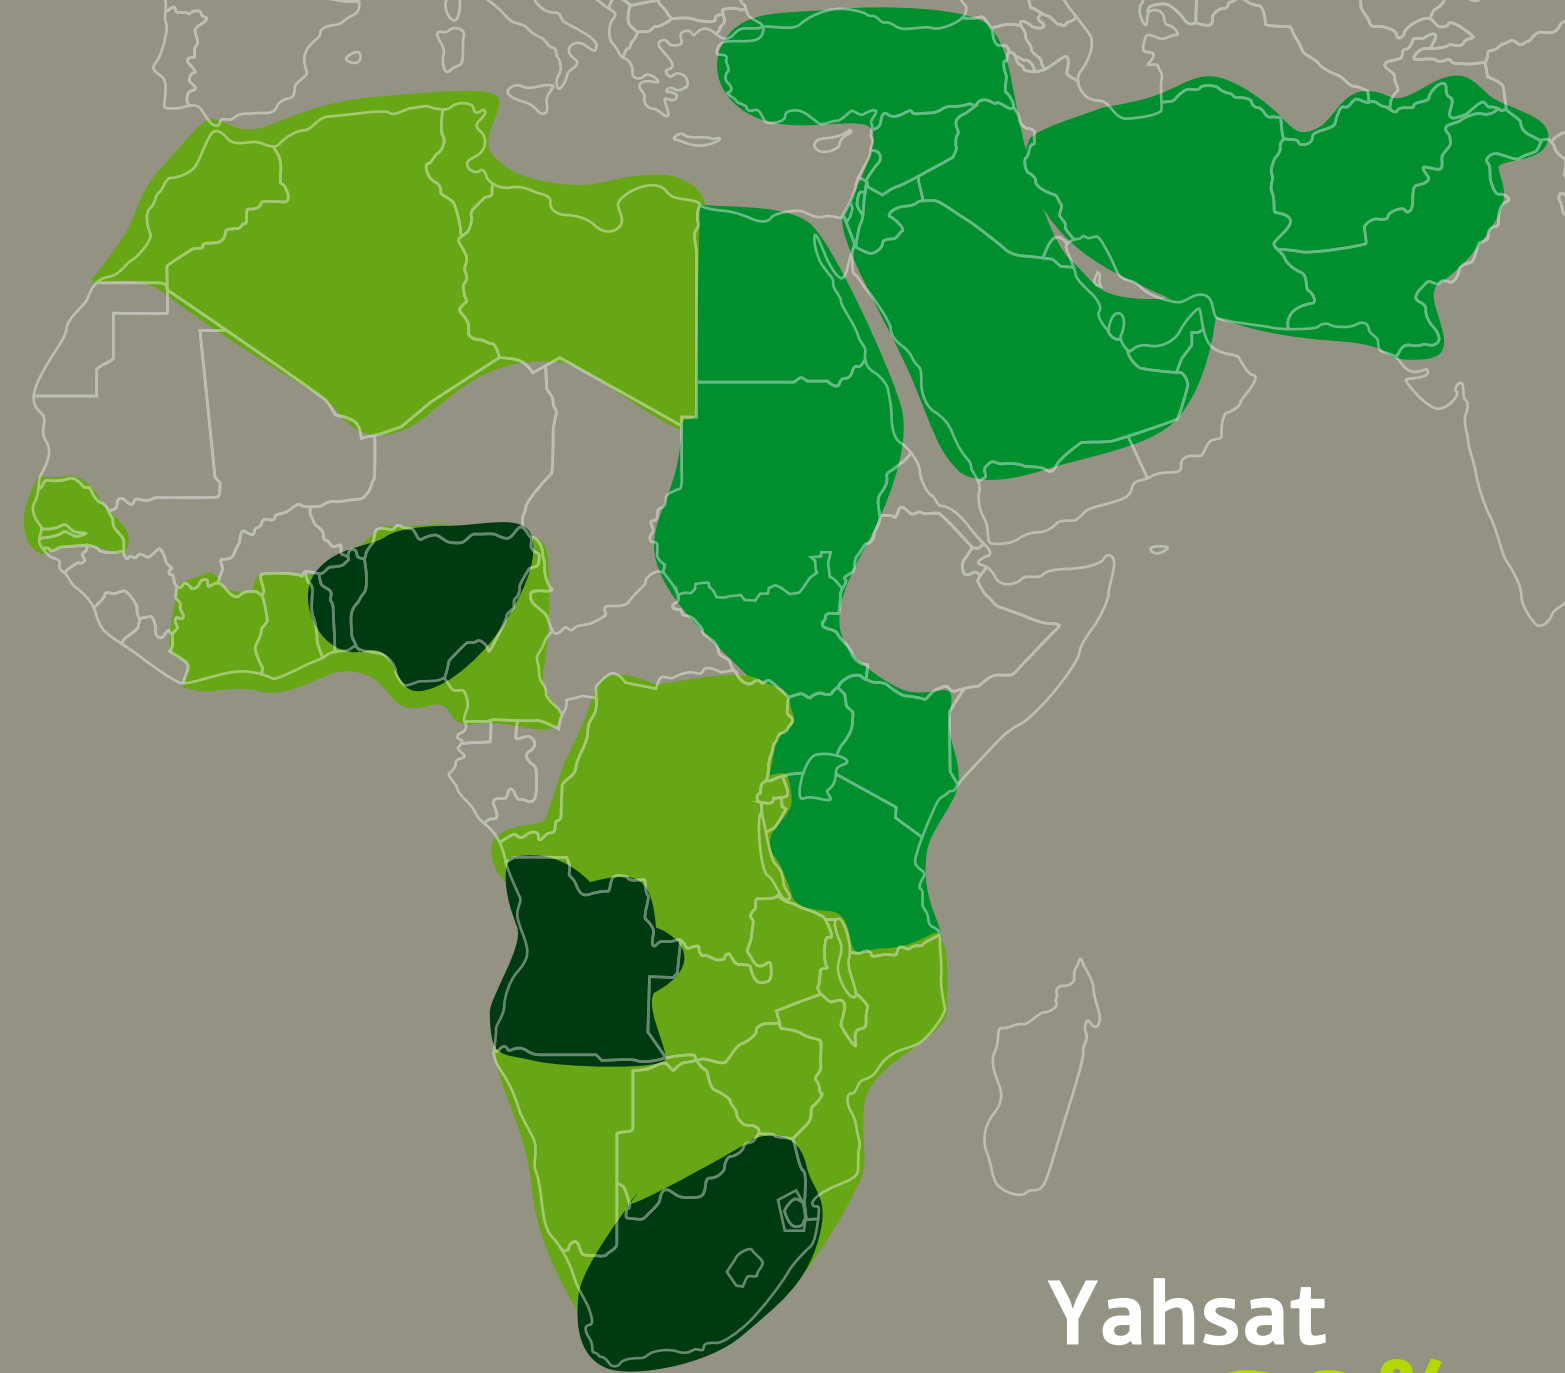

Yahsat's first satellite Y1A was successfully launched in April 2011, and the company's second satellite Y1B was successfully launched in April 2012. Yahsat has announced plans to launch its third satellite, Al Yah 3, in 2016, extending their commercial Ka-band coverage across Africa and, for the first time, in Brazil.

Yahsat will launch its third satellite, Al Yah 3, by the end of 2016, extending its Ka-band coverage to Brazil and an additional 16 markets across Africa.

Y1B, launched in 2012, provides commercial Ka-band capacity to 28 countries in the Middle East, Africa, Central and South West Asia.

# KA-BAND COVERAGE

Al Yah 3  
will cover  
more than **95%**  
of **Brazil's**  
population

	Y1B	AL YAH 3
Contractor:	EADS Astrium & Thales Alenia	TBA
Launcher:	ILS Proton	TBA
Launch Date:	April 2012	Q4 2016 (Planned)
Orbital Location:	47.5° E	20° W
Lifetime:	15 Years	15 Years
Payload: (Ka-band):	56 Spot beams	58 Spot beams
Gateway Locations:	Europe and UAE	Brazil and Europe

Yahsat  
will cover **60%**  
of **Africa's**  
population