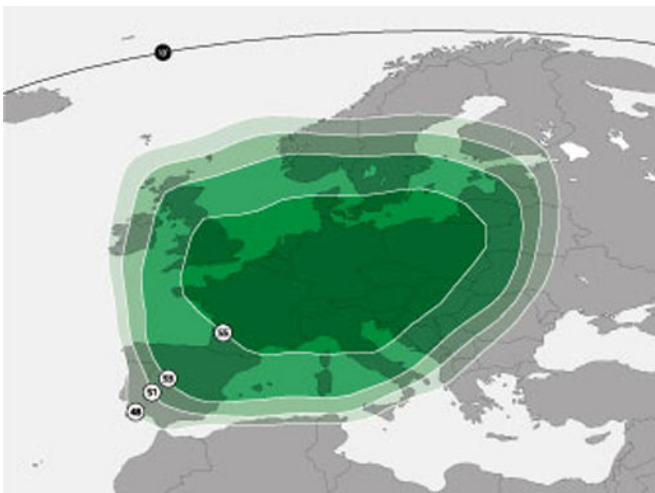

ASTRA 1L

19.2°E

Orbital location

Coverage
| Europe

Europe Ka-band beam

○ EIRP ● Elevation angle

Europe Ku-band beam

○ Dish size ● Elevation angle

Our 19.2 E slot is the most important DTH TV platform in Europe. Our satellites provide capacity mainly for the transmission of broadcast services to consumer audiences in Europe. Astra 1L also provides Ka-band services via a European spot beam payload.