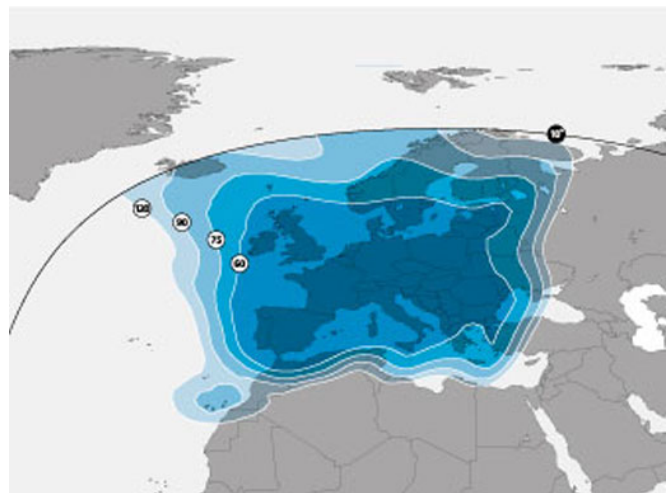

ASTRA 1L

19.2°E

Orbital location

Coverage
| Europe

Europe Ka-band beam

○ EIRP ● Elevation angle

Europe Ku-band beam

○ Dish size ● Elevation angle

Our 19.2 E slot is the most important DTH TV platform in Europe. Our satellites provide capacity mainly for the transmission of broadcast services to consumer audiences in Europe. Astra 1L also provides Ka-band services via a European spot beam payload.